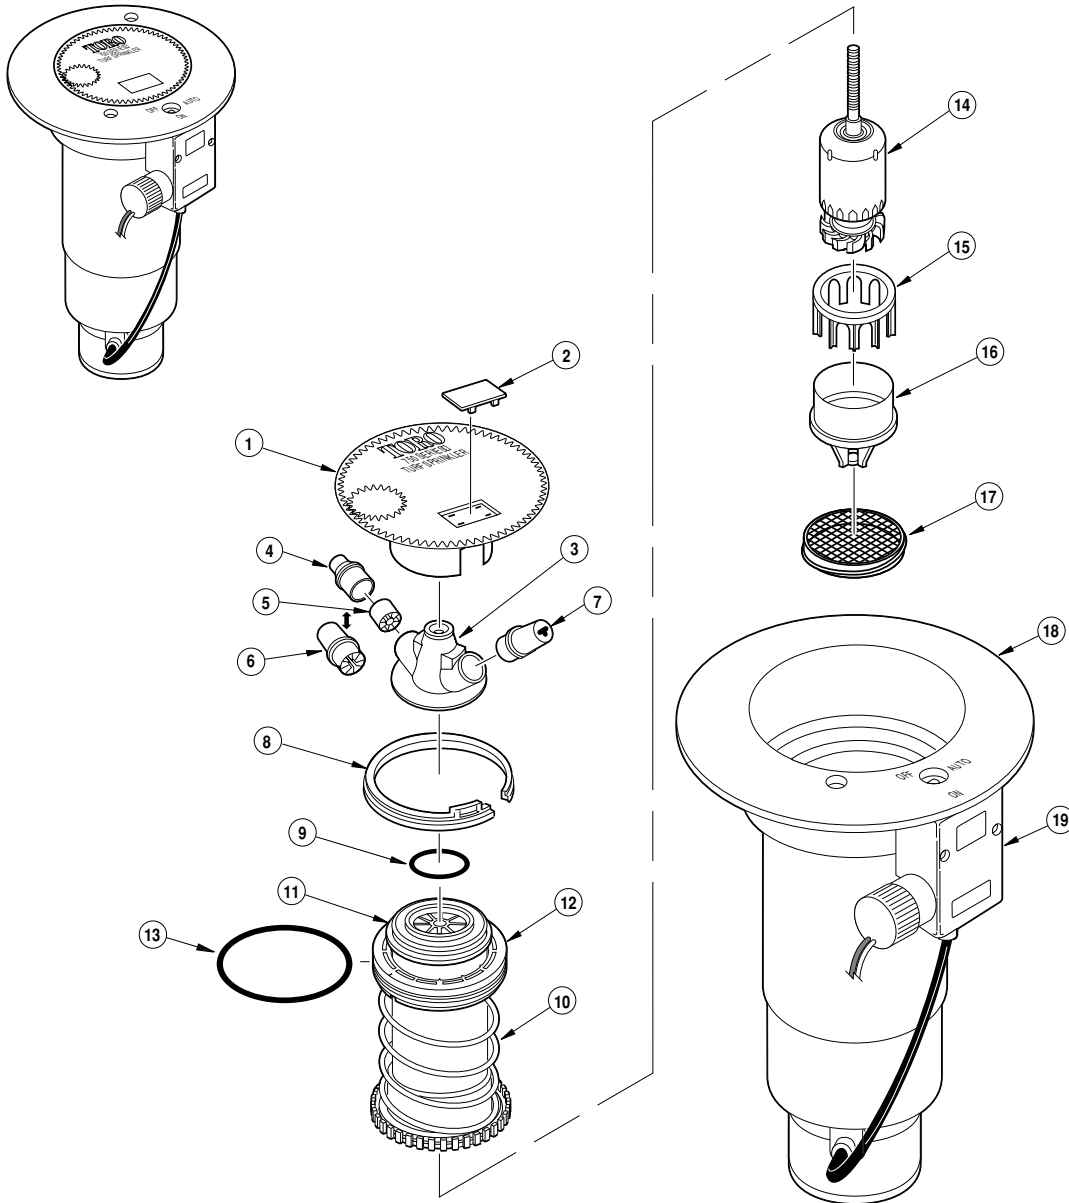

## Model Number Information

754-XX-XXX				
Arc	Body Threads	Valve	Nozzle	Pressure Regulation*
4 = Full-circle	0 = NPT 4 = ACME 5 = BSP	1 = NO Valve-In-Head 2 = Check-O-Matic 6 = Electric Valve-In-Head	52 53 54 55 56 57 58 59	5 = 50 PSI 6 = 65 PSI 8 = 80 PSI 1 = 100 PSI

\* Pressure Regulation available on Electric VIH models only.