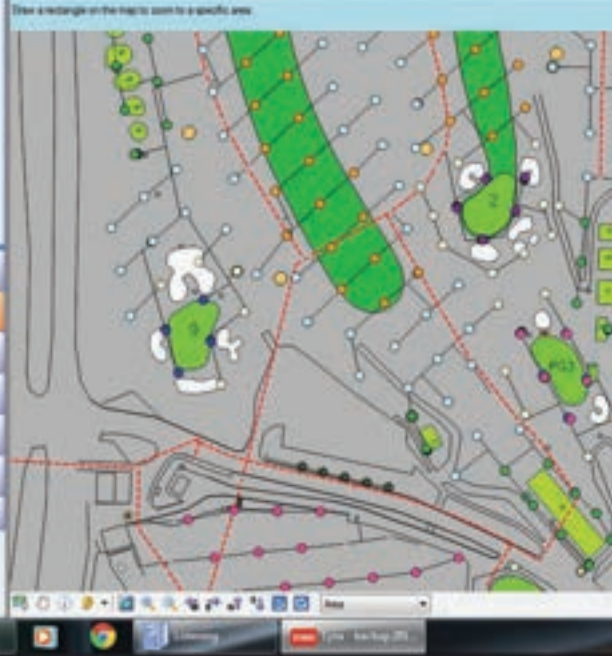

**Dynamic pulldown**  
to hide/show  
course name.

**Dynamic drilldown**  
by area, for quick  
overview.

The color of the  
**water drop** tells  
you if it's going to  
irrigate or not.

**Simple menu**  
with all functions.

**Save the most  
important pages**  
in favorites for  
quick access.

**Dynamic tabs**  
to hide/show  
open folders.

Program	# of Dr	Dr	Auto Cycle	Last RT	Next RT	Adj. ST	Last Amt.	Next Amt.
Greens	1	2	6:30			5:30	0.00	0.00
Trees	2	2	1:4	1:4		6:75	0.04	0.04
Palmes	4	2	2	2		2:75	0.020,00	0.020,00
Surrounds	5	2	1:4	1:4		1:15	0.04	0.04
Greens Rough	6	2	8	8		8:00	0.00	0.00
Rough	7	2	3	3		3:15	0.000,00	0.000,00
Natives	8	2	6	6		3:75	0.000,07	0.000,07
Bunkers	9	2	60	60		3:00	0.00	0.00
Titos Lawn	10	2	10	10		3:00	0.00	0.00
Practice Surrou	17	2	6	6		2:75	0.040,00	0.040,00
Humphrey Dr	18	2	75	75		75:04	0.00	0.00
App and Cal. Area	19	2	4:15	4:15		3:15	0.000,00	0.000,00
Tree Stripland	20	2	1	1		3:15	0.000,00	0.000,00
Greens Light mode	21	2	3	3		3:00	0.000,00	0.000,00

Decide which **days of the week** you are going to turn on sprinklers.

Easily edit your course map or create **your own interactive map**.

Imagine ALL your irrigation information at your fingertips. Lynx®: redefining Ease and Efficiency to the next level.

## Superior course map editing and creation

The advanced functionality of the Lynx® Central Control System enables you to **edit your course map easily, or create your own fully interactive map** using a digital image of your course. Setting up your map is simple, and Lynx® lets you **program and control your irrigation activities right from the map**, with instant access to operation feedback from the rest of your irrigation system.