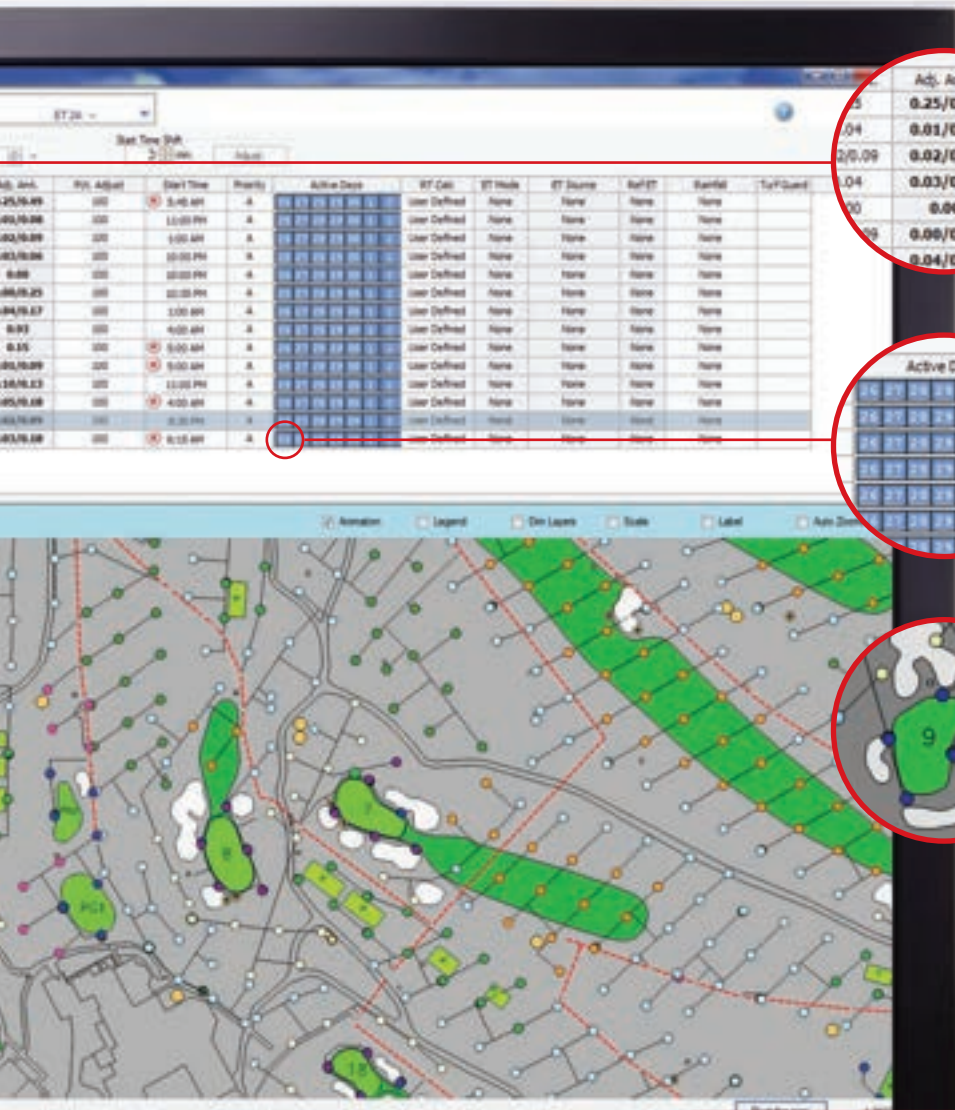

**Dynamic pulldown**  
to hide/show  
course name.

**Dynamic drilldown**  
by area, for quick  
overview.

The color of the  
**water drop** tells  
you if it's going to  
irrigate or not.

**Simple menu**  
with all functions.

More information & demo video on [www.toro.com/lynx](http://www.toro.com/lynx)

Adj. Amt.
0.25/0.49
0.01/0.08
0.02/0.09
0.03/0.06
0.00
0.00/0.25
0.04/0.17

Decide how many **inches/minutes** to water.

Active Days
16 27 28 29 30 31 1 2
16 27 28 29 30 31 1 2
16 27 28 29 30 31 1 2
16 27 28 29 30 31 1 2
16 27 28 29 30 31 1 2
16 27 28 29 30 31 1 2
16 27 28 29 30 31 1 2
16 27 28 29 30 31 1 2
16 27 28 29 30 31 1 2
16 27 28 29 30 31 1 2

Decide which **days of the week** you are going to turn on sprinklers.

Easily edit your course map or create **your own interactive map**.

Imagine ALL your irrigation information at your fingertips. Lynx®: redefining Ease and Efficiency to the next level.

## Superior course map editing and creation

The advanced functionality of the Lynx® Central Control System enables you to **edit your course map easily, or create your own fully interactive map** using a digital image of your course. Setting up your map is simple, and Lynx® lets you **program and control your irrigation activities right from the map**, with instant access to operation feedback from the rest of your irrigation system.